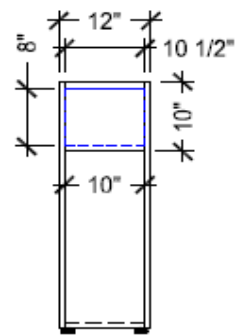

60" Curved BLOOM Planters

BLC 601230	60"w x 12"d x 30"h	5520
BLC 601236	60"w x 12"d x 36"h	5760
BLC 601242	60"w x 12"d x 42"h	6110

TYPICAL 1

TYPICAL 2

TYPICAL 3

BLOOM Planter Specifications

Available with removable Metal Box Insert for Real Plants or Faux or Potted Plants

Planter Box Inserts measures 10"d x 8"h

3/4" TFL/Melamine Frame Construction with 1mm PVC Edge Adjustable Glides Standard. Swivel Casters available on Square Units only LIST \$190. Furniture Feet optional LIST \$210.

Standard Heights - 30" / 36" / 42"
Standard Depth is 12"d
Square, Rectangular and Curved Designs

TYPICAL

BLOOM Planter Specifications

3/4" HPL Frame Construction with 1mm PVC Edge
 Adjustable Glides Standard. Furniture Feet optional \$210. per Set of (4)

Available with removeable Metal Box Insert for Real Plants, Faux or Potted Plants
 Planter Box Inserts measures 10"d x 8"h

Standard Heights - 30" / 36" / 42"
 Standard Depth is 12"d