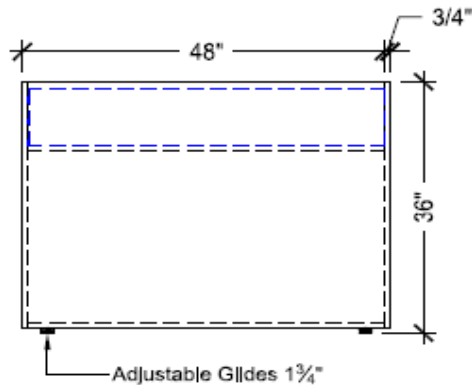

60" Curved BLOOM Planters

BLC 601230	60"w x 12"d x 30"h	5520
BLC 601236	60"w x 12"d x 36"h	5760
BLC 601242	60"w x 12"d x 42"h	6110

TYPICAL 1

TYPICAL 2

TYPICAL 3

BLOOM Planter Specifications

Available with removable Metal Box Insert for Real Plants or Faux or Potted Plants

Planter Box Inserts measures 10"d x 8"h

3/4" TFL/Melamine Frame Construction with 1mm PVC Edge Adjustable Glides Standard. Swivel Casters available on Square Units only LIST \$190. Furniture Feet optional LIST \$210.

Standard Heights - 30" / 36" / 42"
Standard Depth is 12"d
Square, Rectangular and Curved Designs

TYPICAL

BLOOM Planter Specifications

3/4" HPL Frame Construction with 1mm PVC Edge
 Adjustable Glides Standard. Furniture Feet optional \$210. per Set of (4)

Available with removeable Metal Box Insert for Real Plants, Faux or Potted Plants
 Planter Box Inserts measures 10"d x 8"h

Standard Heights - 30" / 36" / 42"
 Standard Depth is 12"d