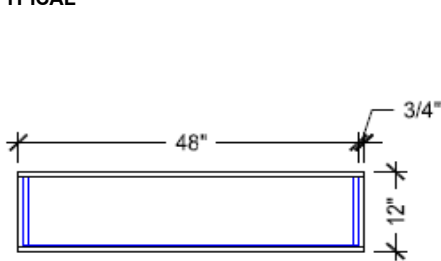

60" Curved BLOOM Planters

BLC 601230	60"w x 12"d x 30"h	5520
BLC 601236	60"w x 12"d x 36"h	5760
BLC 601242	60"w x 12"d x 42"h	6110

TYPICAL 1

TYPICAL 2

TYPICAL 3

BLOOM Planter Specifications

Available with removable Metal Box Insert for Real Plants or Faux or Potted Plants

Planter Box Inserts measures 10"d x 8"h

3/4" TFL/Melamine Frame Construction with 1mm PVC Edge Adjustable Glides Standard. Swivel Casters available on Square Units only LIST \$190. Furniture Feet optional LIST \$210.

Standard Heights - 30" / 36" / 42"
Standard Depth is 12"d
Square, Rectangular and Curved Designs

TYPICAL

BLOOM Planter Specifications

3/4" HPL Frame Construction with 1mm PVC Edge
 Adjustable Glides Standard. Furniture Feet optional \$210. per Set of (4)

Available with removeable Metal Box Insert for Real Plants, Faux or Potted Plants
 Planter Box Inserts measures 10"d x 8"h

Standard Heights - 30" / 36" / 42"
 Standard Depth is 12"d