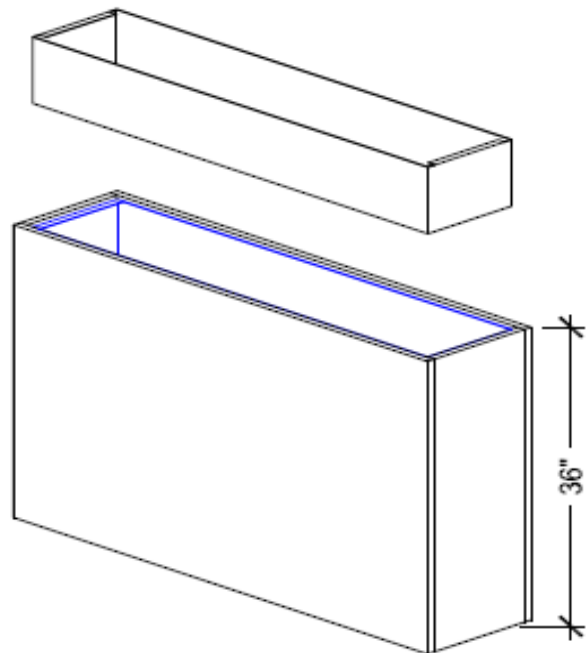

60" Curved BLOOM Planters

BLC 601230	60"w x 12"d x 30"h	5520
BLC 601236	60"w x 12"d x 36"h	5760
BLC 601242	60"w x 12"d x 42"h	6110

TYPICAL 1

TYPICAL 2

TYPICAL 3

BLOOM Planter Specifications

Available with removable Metal Box Insert for Real Plants or Faux or Potted Plants

Planter Box Inserts measures 10"d x 8"h

3/4" TFL/Melamine Frame Construction with 1mm PVC Edge Adjustable Glides Standard. Swivel Casters available on Square Units only LIST \$190. Furniture Feet optional LIST \$210.

Standard Heights - 30" / 36" / 42"
Standard Depth is 12"d
Square, Rectangular and Curved Designs

TYPICAL

BLOOM Planter Specifications

3/4" HPL Frame Construction with 1mm PVC Edge
 Adjustable Glides Standard. Furniture Feet optional \$210. per Set of (4)

Available with removeable Metal Box Insert for Real Plants, Faux or Potted Plants
 Planter Box Inserts measures 10"d x 8"h

Standard Heights - 30" / 36" / 42"
 Standard Depth is 12"d