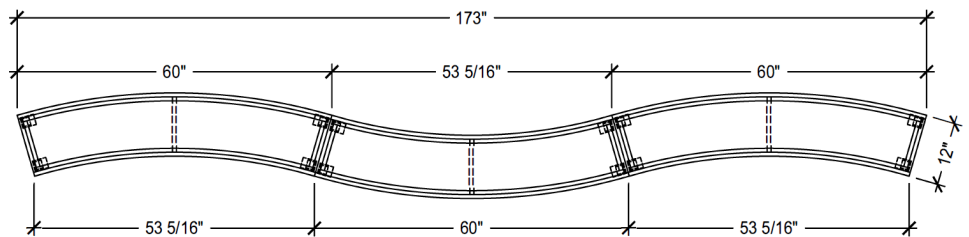

60" Curved BLOOM Planters

BLC 601230	60"w x 12"d x 30"h	5520
BLC 601236	60"w x 12"d x 36"h	5760
BLC 601242	60"w x 12"d x 42"h	6110

TYPICAL 1

TYPICAL 2

TYPICAL 3

BLOOM Planter Specifications

Available with removable Metal Box Insert for Real Plants or Faux or Potted Plants

Planter Box Inserts measures 10"d x 8"h

3/4" TFL/Melamine Frame Construction with 1mm PVC Edge Adjustable Glides Standard. Swivel Casters available on Square Units only LIST \$190. Furniture Feet optional LIST \$210.

Standard Heights - 30" / 36" / 42"
Standard Depth is 12"d
Square, Rectangular and Curved Designs

TYPICAL

BLOOM Planter Specifications

3/4" HPL Frame Construction with 1mm PVC Edge
 Adjustable Glides Standard. Furniture Feet optional \$210. per Set of (4)

Available with removeable Metal Box Insert for Real Plants, Faux or Potted Plants
 Planter Box Inserts measures 10"d x 8"h

Standard Heights - 30" / 36" / 42"
 Standard Depth is 12"d