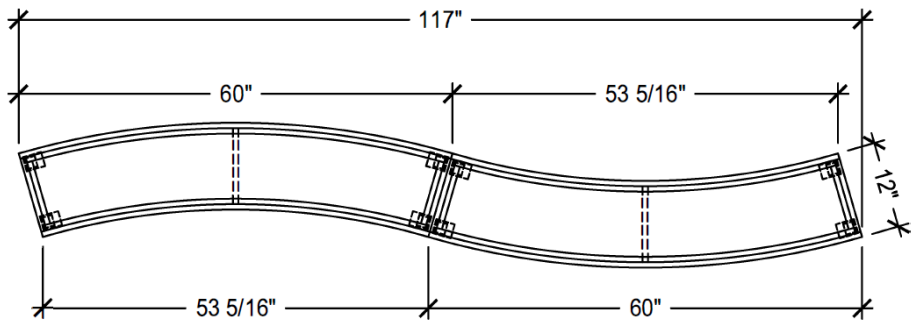

General Information

3/4" Melamine Frame Construction with adjustable glides

1mm PVC Edging

includes Metal Box Insert for Real Plants or Potted/Faux Plants

Curved BLOOM Planters

Product Code

Dimensions

HPL List Prices \$

60" Curved BLOOM Planters

BLC 601230	60"w x 12"d x 30"h	5520
BLC 601236	60"w x 12"d x 36"h	5760
BLC 601242	60"w x 12"d x 42"h	6110

TYPICAL 1

TYPICAL 2

TYPICAL 3

BLOOM Planter Specifications

Available with removable Metal Box Insert for Real Plants or Faux or Potted Plants

Standard Heights - 30" / 36" / 42"
Standard Depth is 12"d
Square, Rectangular and Curved Designs

TYPICAL

BLOOM Planter Specifications

3/4" HPL Frame Construction with 1mm PVC Edge
 Adjustable Glides Standard. Furniture Feet optional \$210. per Set of (4)

Available with removeable Metal Box Insert for Real Plants, Faux or Potted Plants
 Planter Box Inserts measures 10"d x 8"h

Standard Heights - 30" / 36" / 42"
 Standard Depth is 12"d